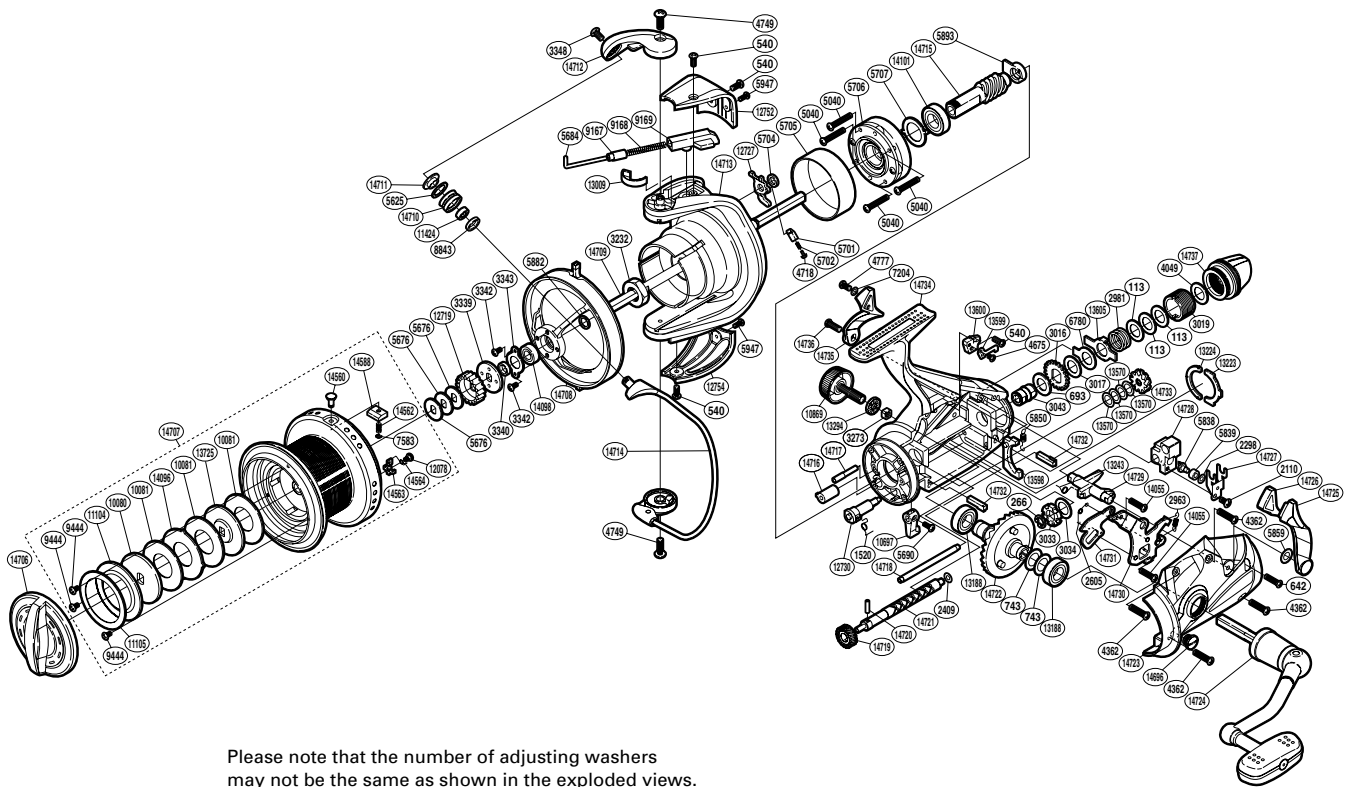

# SHIMANO

**BIG BAITRUNNER** SA-RB

**BBTRXT-ALC**

(1SH229000G) Please note that the number of adjusting washers may not be the same as shown in the exploded views. (Adjustment will vary with each individual product.)